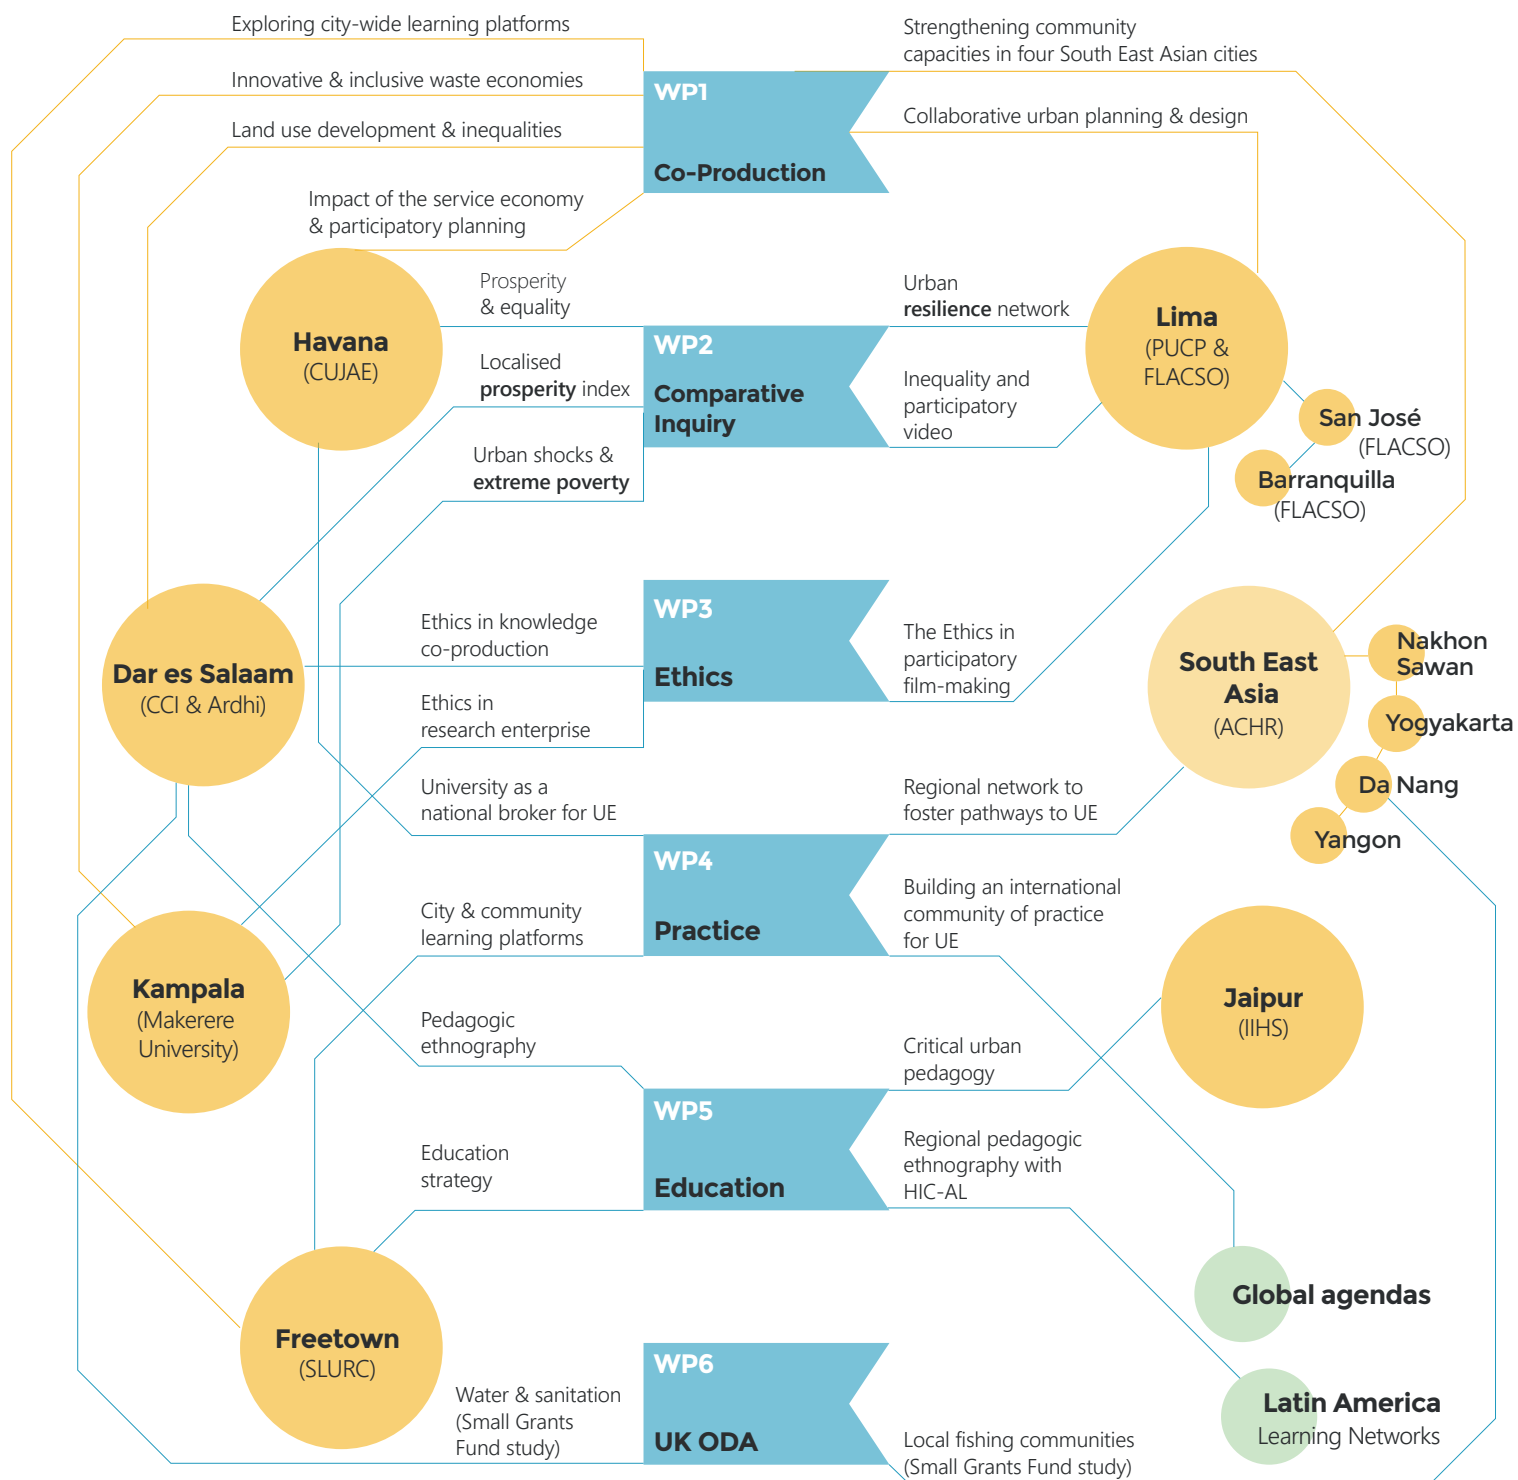

KNOW Work Packages & City Partner Programmes

Connections & Interactions

Key

-  KNOW city partners
-  KNOW work packages (WP)
-  City projects
-  Work package/city partner collaborations
-  Regional Connections

Abbreviations

ACHR	Asian Coalition for Housing Rights
CUJAE	Polytechnic José Antonio Echeverría Institute
CCI	Centre for Community Initiatives
FLACSO	Latin American Social Sciences Institute
HIC-AL	Habitat International Coalition Latin America
IIHS	Indian Institute for Human Settlements
ODA	Official Development Assistance
PUCP	Pontifical Catholic University of Peru
SLURC	Sierra Leone Urban Research Centre
UE	Urban Equality

Work Packages (WP)

WP1	City knowledge co-production
WP2	Comparative inquiry for UE
WP3	Ethics of research practice
WP4	Translating research into practice
WP5	Multiplying translocal learning in education
WP6	Expanding UK ODA Research Capacity